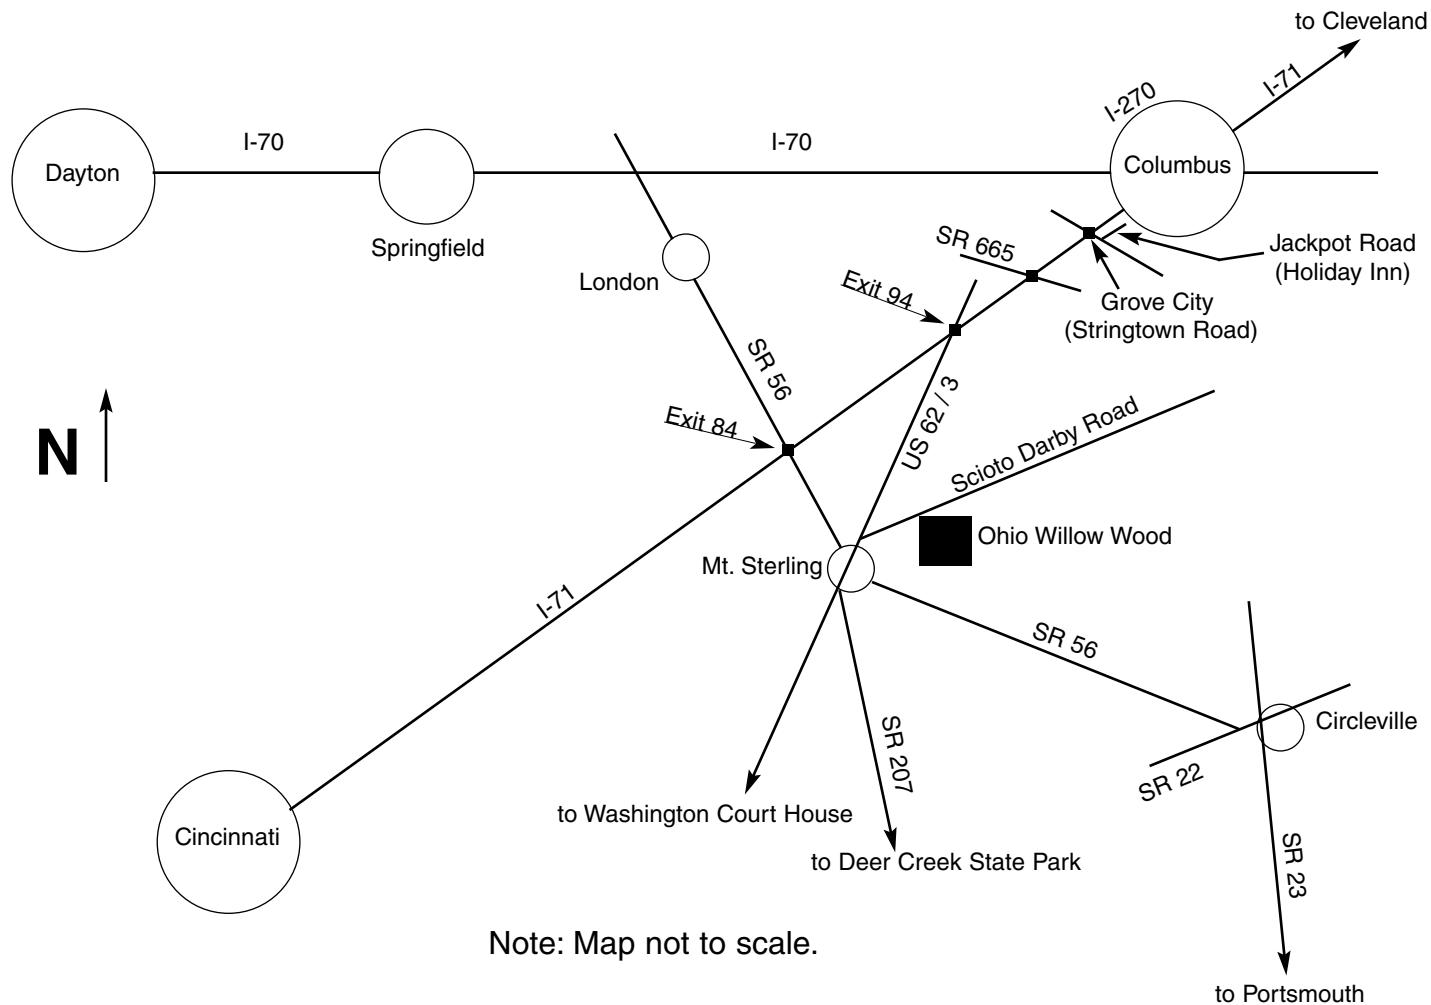

FROM CINCINNATI:

71 North to Exit 84 (Rt. 56)
Rt. 56 East to Mt. Sterling
(approximately 3 miles)
At either of 2 stoplights in Mt. Sterling, turn left
Head out of town on Rt. 62 & 3
Approximately 1 mile: fork in road
Veer right on Scioto Darby Road
OWW approximately 3/4 mile on right

FROM COLUMBUS:

71 South to Exit 94 - Rts. 62 & 3, Orient,
Harrisburg (approx. 8 miles south of 270)
Stoplight at end of exit ramp: turn left
62 & 3 Southwest for 9-1/2 miles
Scioto Darby Road is sharp left
OWW approximately 3/4 mile on right

FROM DAYTON:

70 East - exit 72 (Rt. 56E)
South 18 miles (thru London) to Mt. Sterling
At either of 2 stoplights in Mt. Sterling, turn left
Head out of town on Rt. 62 & 3
Approximately 1 mile: fork in road
Veer right on Scioto Darby Road
OWW approximately 3/4 mile on right

Note: Map not to scale.