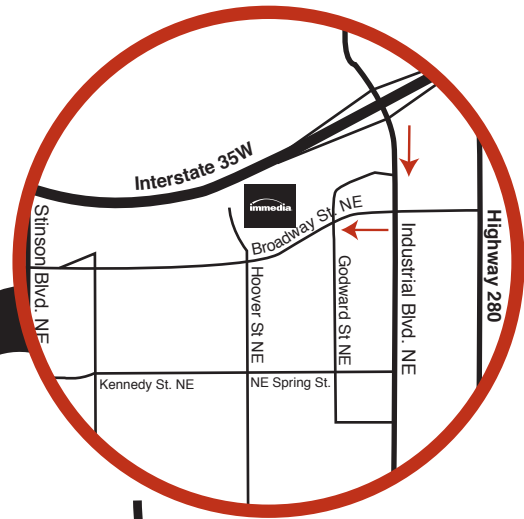

3311 Broadway Street N.E.
Minneapolis, MN 55413

[p] 612.524.3400

[f] 612.524.3414

www.immediaretail.com

from Minneapolis

I-35W north to industrial blvd.
exit onto industrial blvd. south to
broadway street - west 2 blocks to
3311 Broadway Street N.E.

from St. Paul

94 west to 280 north
to Broadway Street - west to
3311 Broadway Street N.E.